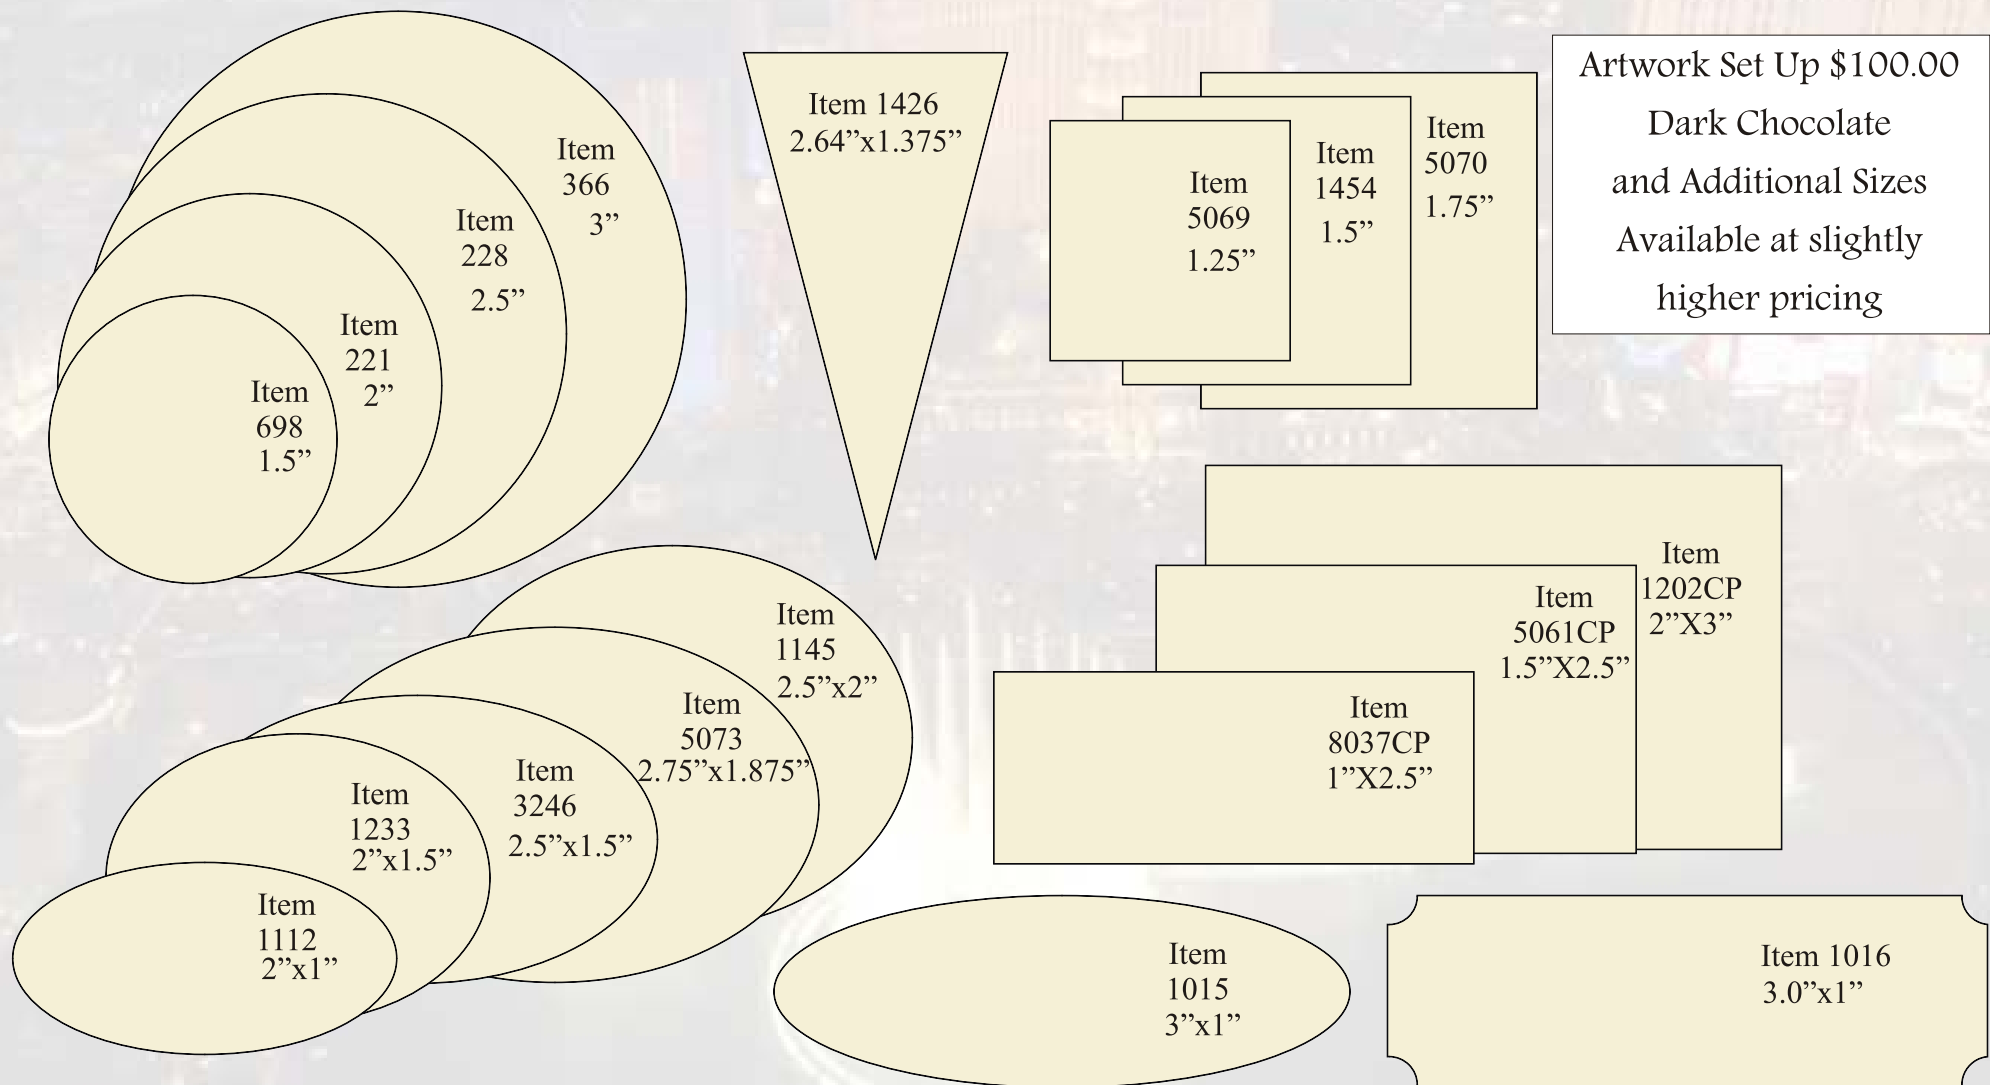

# Custom Plaque Program

Artwork Set Up \$100.00

Item#	Description	Dimensions	0-500	301-500	501-1500	1501+
698	DISC	1.5"	\$0.76	\$0.68	\$0.65	\$0.60
221	DISC	2"	\$1.11	\$1.00	\$0.94	\$0.88
228	DISC	2.5"	\$1.17	\$1.05	\$0.99	\$0.92
366	DISC	3"	\$1.57	\$1.41	\$1.33	\$1.24
1112	OVAL	2"x1"	\$0.58	\$0.52	\$0.49	\$0.46
1233	OVAL	2"x1.5"	\$0.81	\$0.73	\$0.69	\$0.64
3246	OVAL	2.5"x1.5"	\$0.86	\$0.77	\$0.73	\$0.68
1145	OVAL	2.5"x2"	\$0.99	\$0.89	\$0.84	\$0.78
5073	OVAL	2.75"x1.875"	\$0.99	\$0.89	\$0.84	\$0.78
1015	OVAL	3"x1"	\$0.81	\$0.73	\$0.69	\$0.64
5069	SQUARE	1.25"	\$0.46	\$0.41	\$0.39	\$0.36
1454	SQUARE	1.5"	\$0.61	\$0.55	\$0.52	\$0.48
5070	SQUARE	1.75"	\$0.73	\$0.66	\$0.62	\$0.58
1016	PLACARD	3"x1"	\$0.68	\$0.61	\$0.58	\$0.54
1426	TRIANGLE	2.64"x1.375"	\$0.50	\$0.45	\$0.43	\$0.40
8037CP	RECTANGLE	1"x2.5"	\$0.71	\$0.64	\$0.60	\$0.56
5061CP	RECTANGLE	1.5"x2.5"	\$0.88	\$0.79	\$0.75	\$0.70
1202CP	RECTANGLE	2"x3"	\$1.19	\$1.07	\$1.01	\$0.94

# Custom Plaquette Program

Artwork Set Up \$100.00

Dark Chocolate  
and Additional Sizes  
Available at slightly  
higher pricing